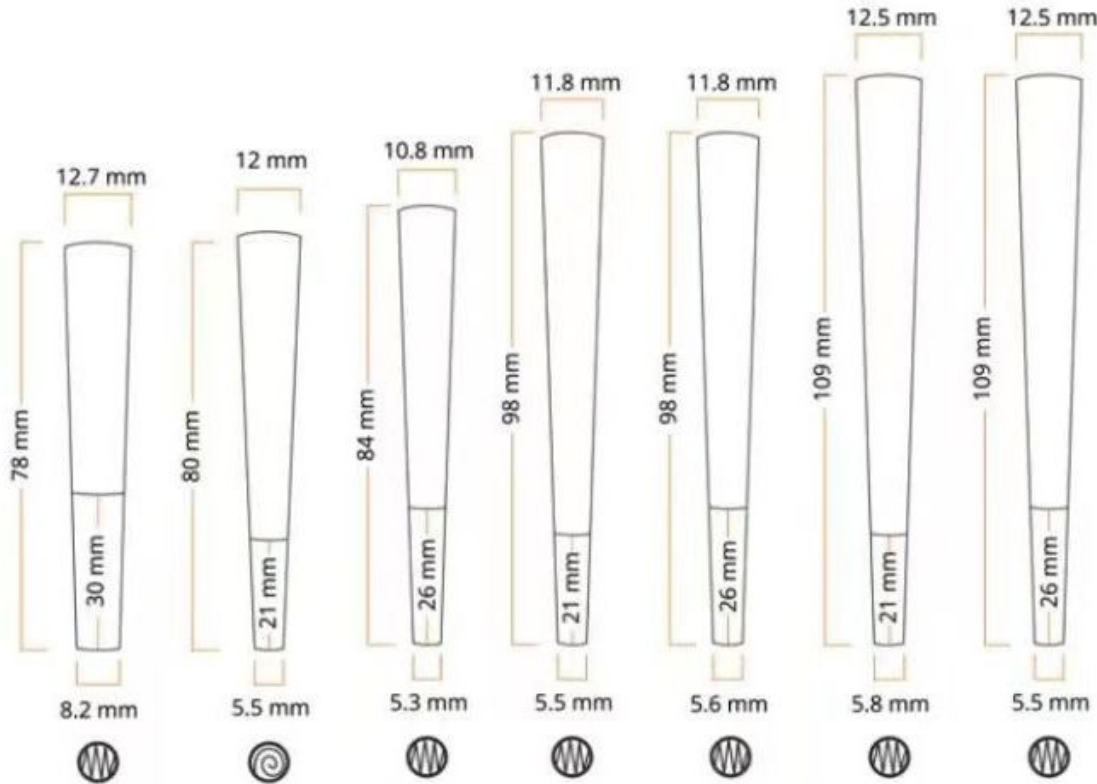

Pre-Roll Cones

CUSTOM PRINTING SERVICE AVAILABLE

Paper Material	Hemp Paper	Rice Paper